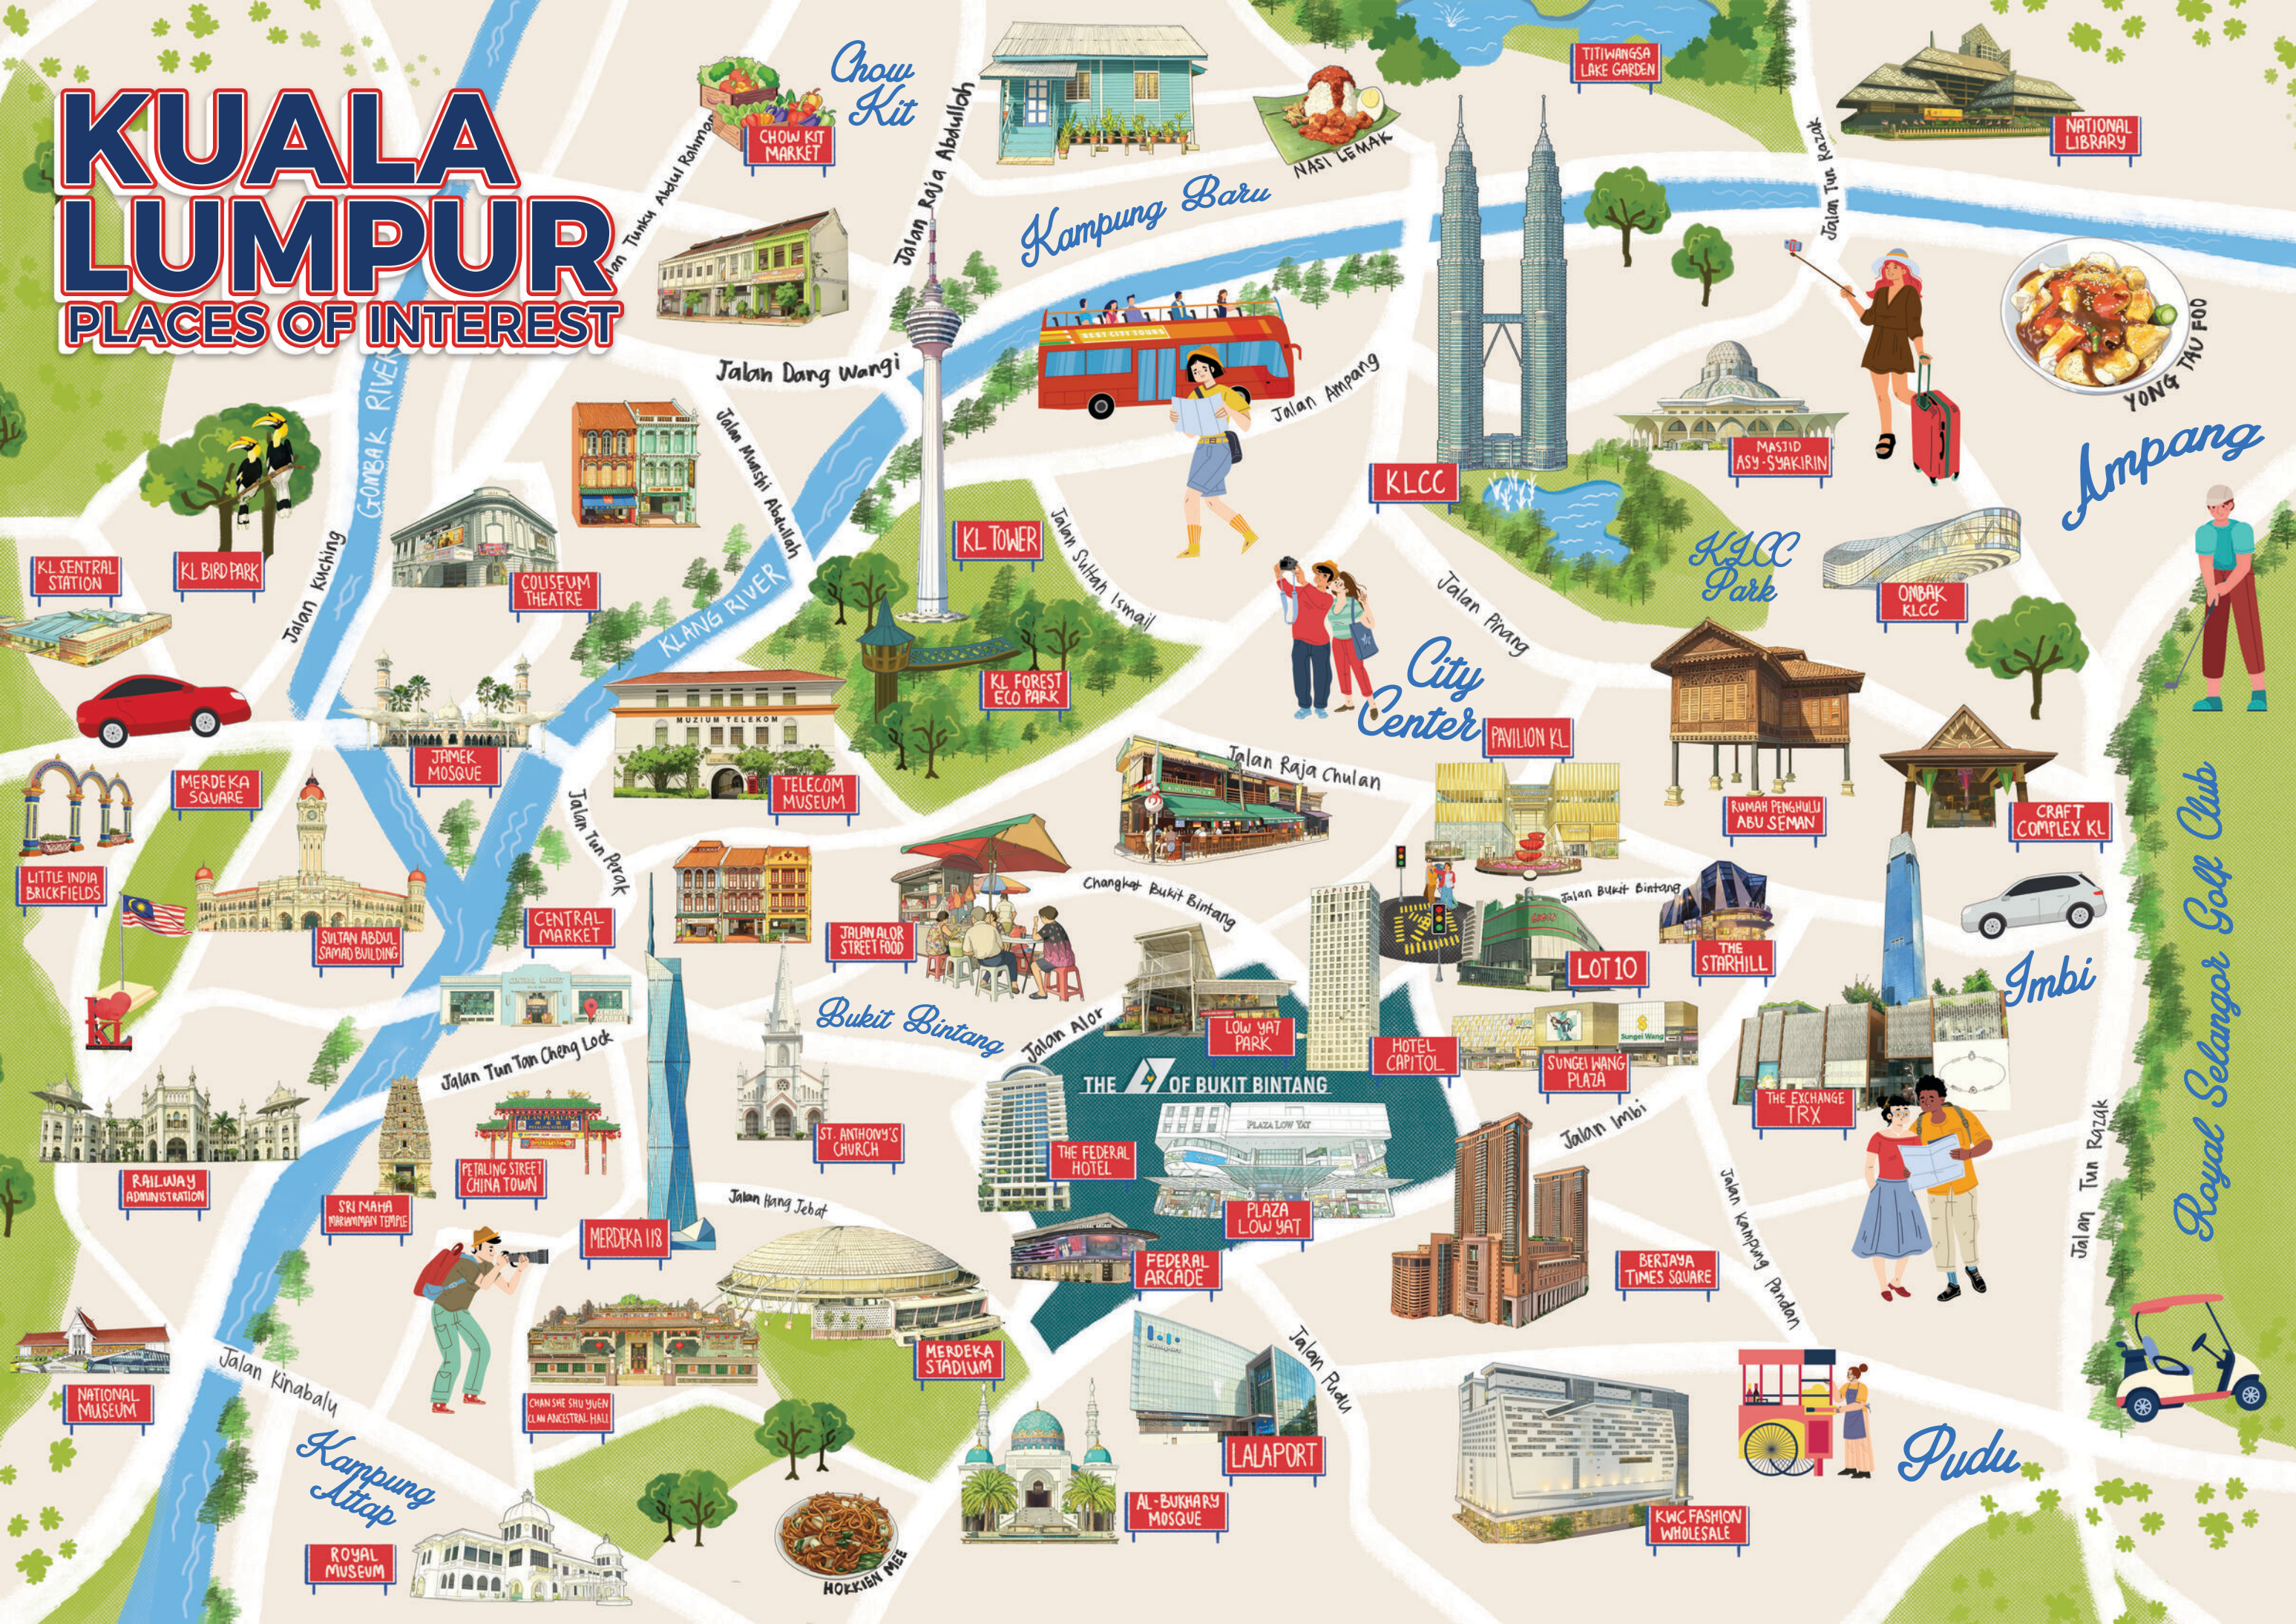

KUALA LUMPUR

PLACES OF INTEREST

Royal Selangor Golf Club